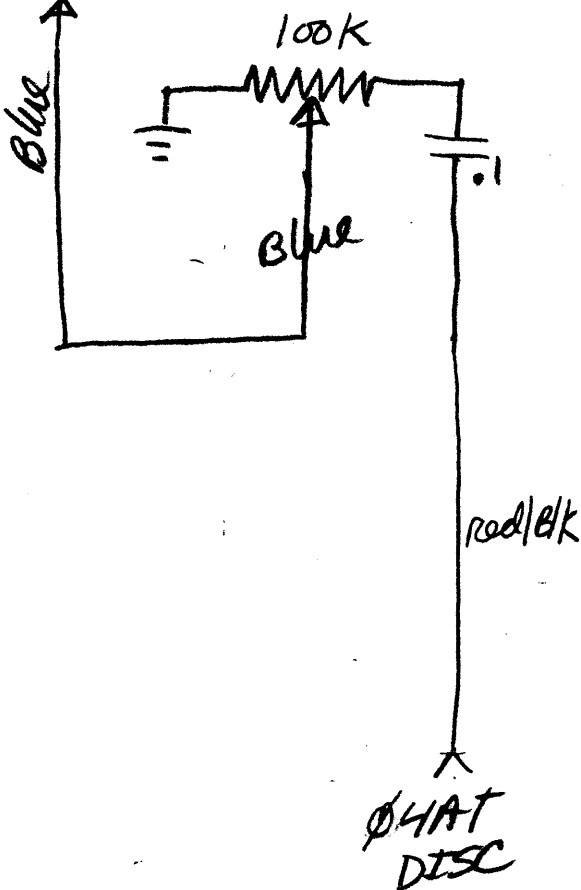

LINK RADIO
444,775MHZ

JW
11-21-02

ICOM Ø4AT

Audio
INPUT
RELAY
CAT 300

PTT
CAT 300
PIN #9

Audio
OUT
CAT 300

CAT 300
PIN #1
COS

Ø4AT
MIC &
PTT
MINATURE
PLUG

0.4V SQ = Low
3.6V MIN-SQ = HI

639641 Link COS ON
639640 " " OFF

639681 Link PTT ON
639680 " " OFF