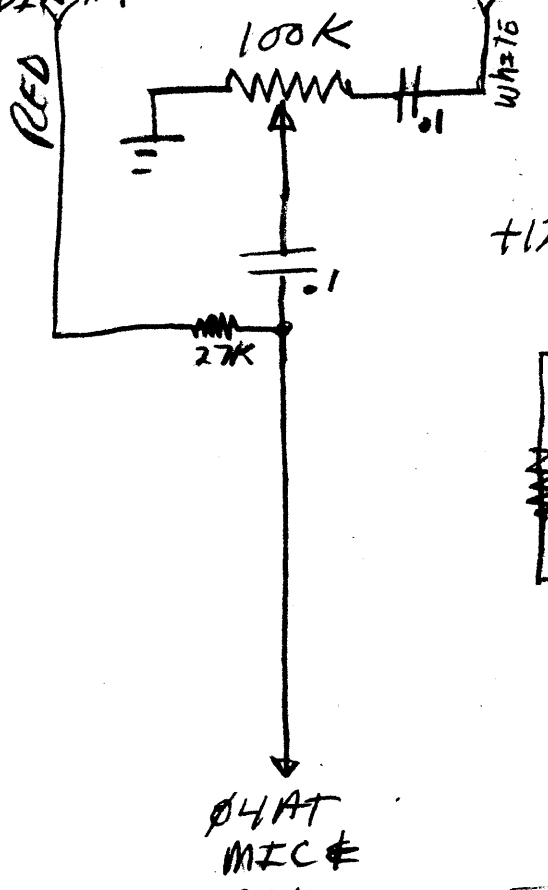

LINK RADIO
444,775MHZ

JW
11-21-02

ICOM Ø4AT

Audio
INPUT
RELAY
CAT 300

PTT
CAT 300
PIN #9

Audio
OUT
CAT 300

CAT 300
PIN #1
COS

Ø4AT
MIC &
PTT
MINATURE
PLUG

0.4V SQ = Low
3.6V MIN-SQ = HI

639641 Link COS ON
639640 " " OFF

639681 Link PTT ON
639680 " " OFF