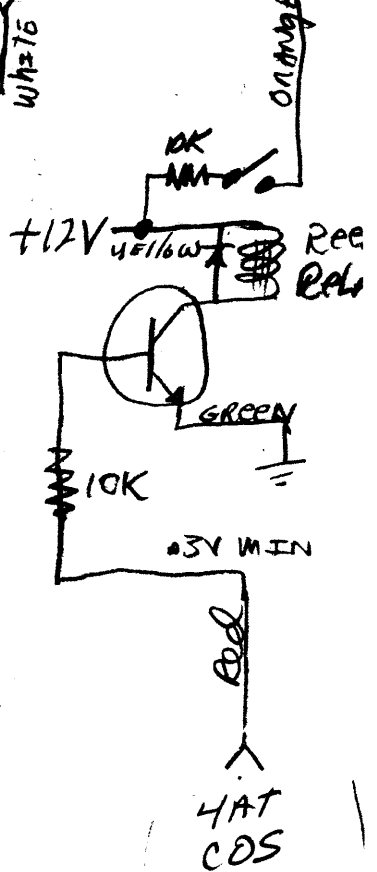

LINK RADIO
444,775MHZ

JW
11-21-02

ICOM Ø4AT

Audio
INPUT
RELAY
CAT 300

PTT
CAT 300
PIN #9

Audio
OUT
CAT 300

CAT 300
PIN #1
COS

Ø4AT
MIC &
PTT
MINATURE
PLUG

0.4V SQ = Low
3.6V MIN-SQ = HI

639641 Link COS ON
639640 " " OFF

639681 Link PTT ON
639680 " " OFF