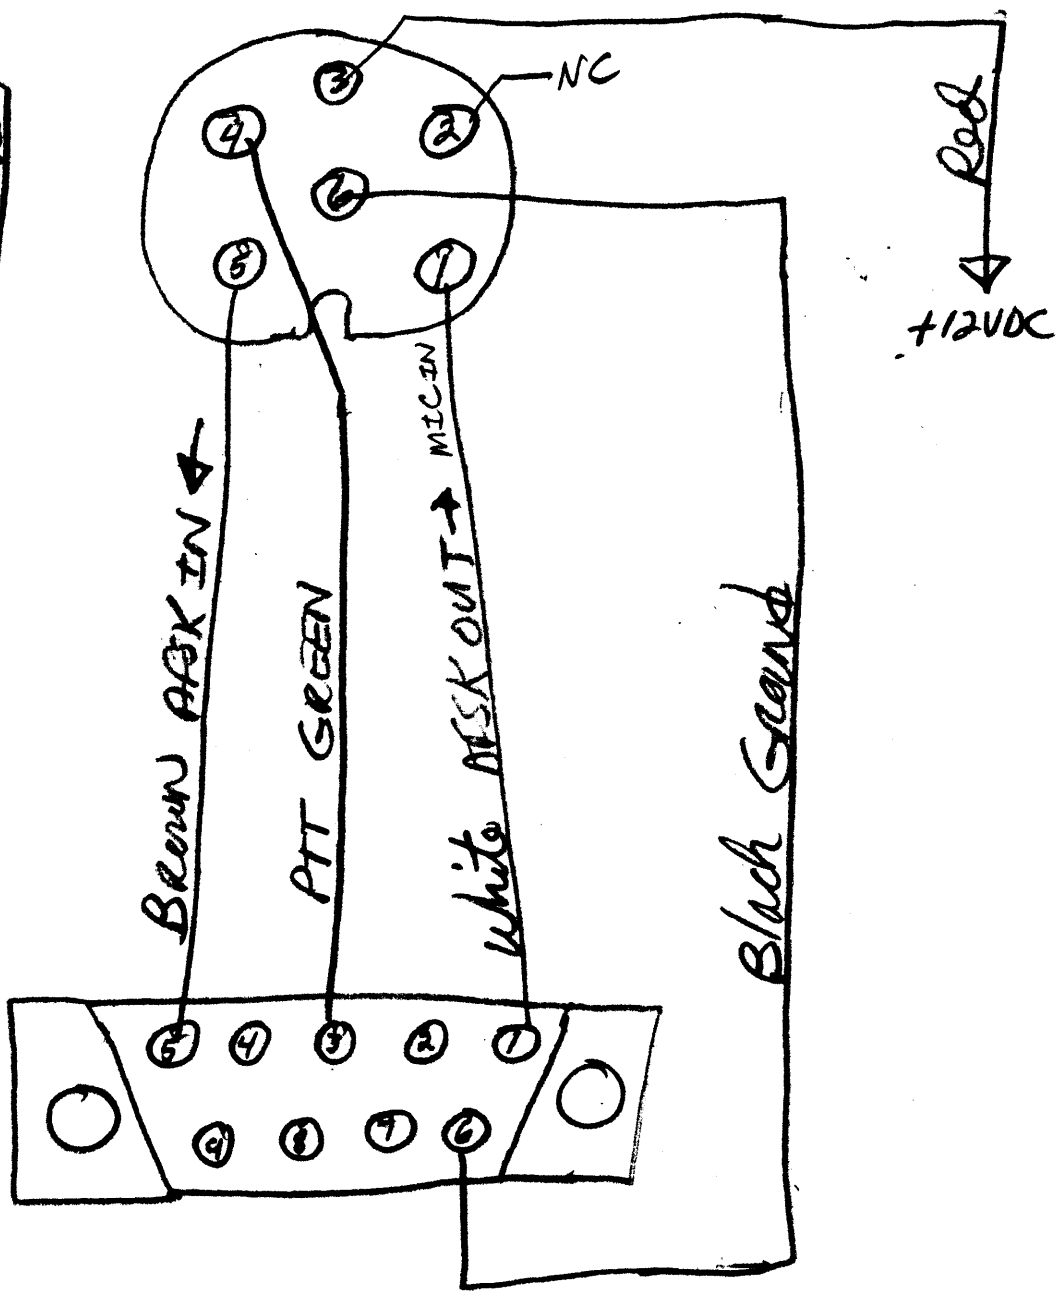

RPTR chassis Plug

CAT300 Audio IN SPKR  
DB25 #13  
white

yellow  
CAT300 DB25-11-MITREK MIC

BACK VIEW of Cond Plug

BACK VIEW OF  
DB9 male Cond end  
KPC-3 PLUS